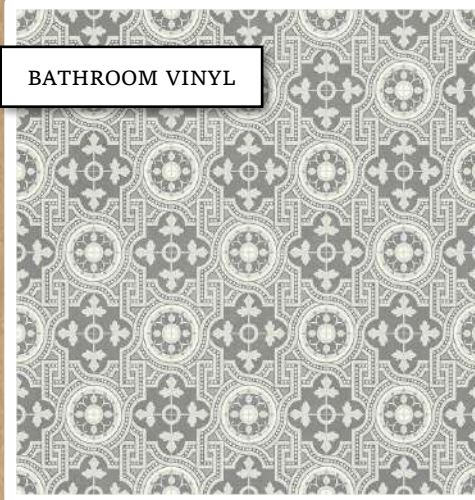

BEDROOM CURTAIN FABRIC

ACCENT FABRICS

MAIN WOOD

SOFA FABRIC

BATHROOM VINYL

KITCHEN VINYL

HARROGATE 2027 – LAYOUT

41 x 20 2B