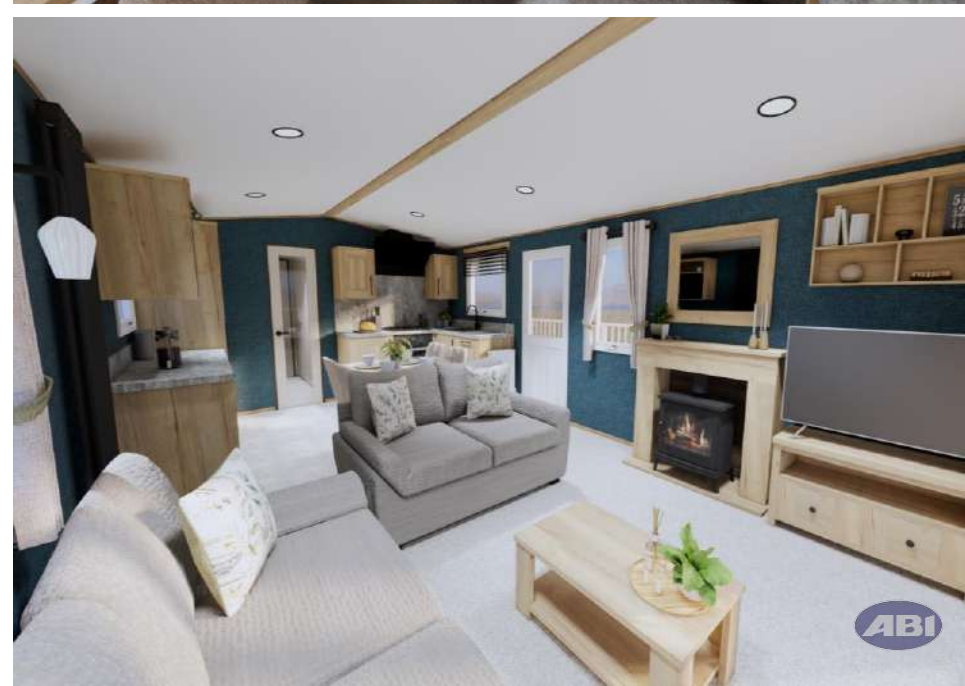

BEDROOM CURTAIN FABRIC

ACCENT FABRIC

KITCHEN VINYL

DERWENT 2027 – LAYOUTS

38 x 12 2B

PORTOFINO
2027

PORTOFINO 2027 – INTERIOR STYLING

FEATURE WOOD