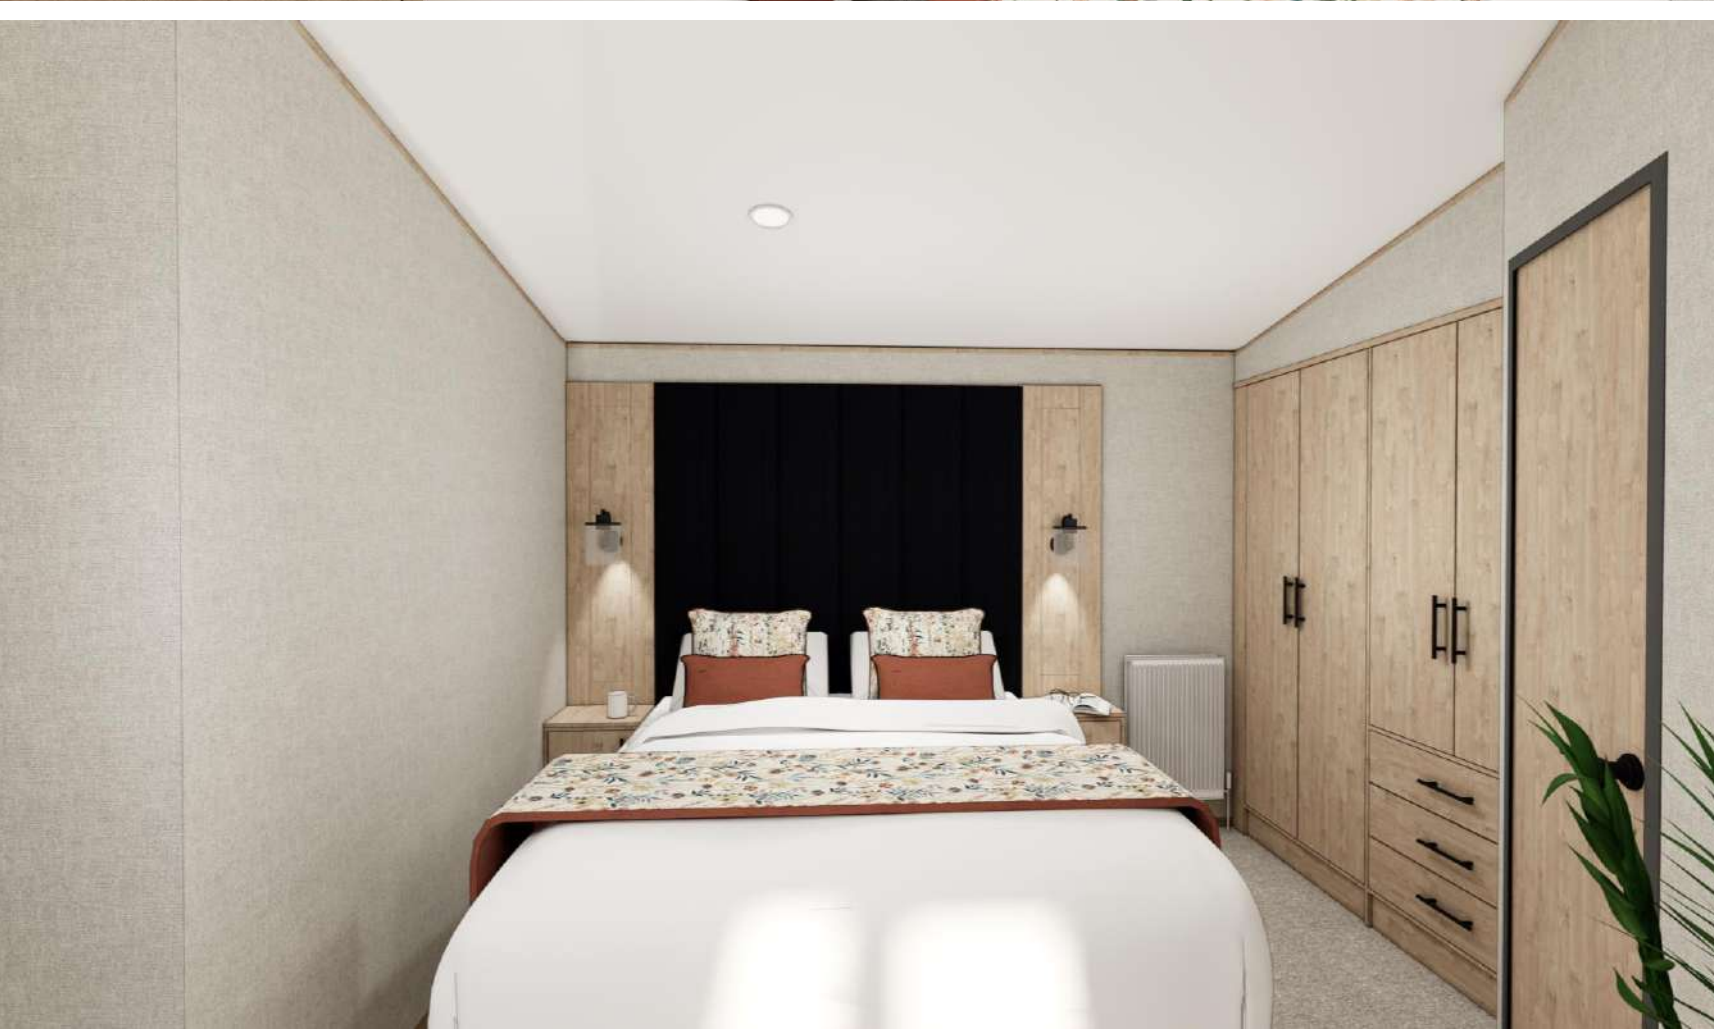

INGLETON

2027

INGLETON 2027 – INTERIOR STYLING

FEATURE WOOD

WORKTOP

MAIN WALLBOARD

BEDROOM CURTAIN

LOUNGE CURTAINS