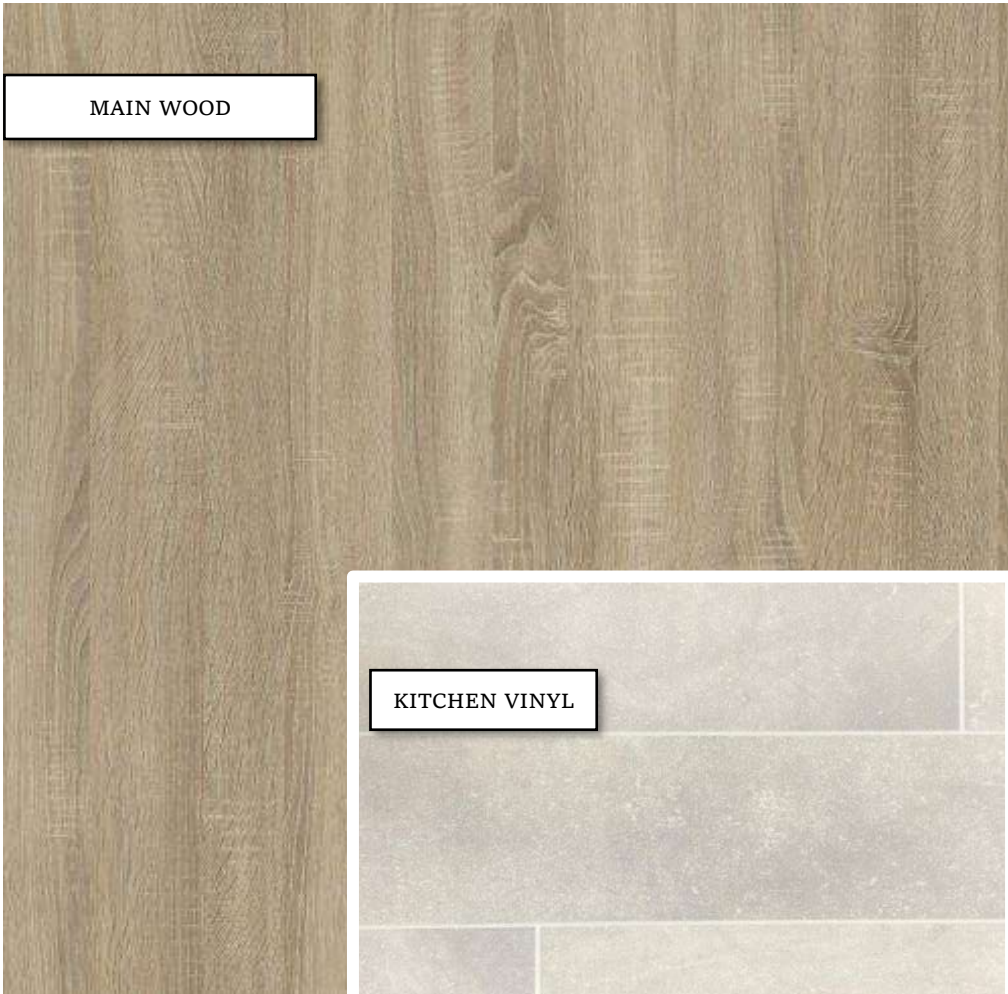

40 X 12 3B (2 SHOWER)

BEVERLEY
2027

BEVERLEY 2027 – INTERIOR STYLING

FEATURE WOOD

WALLBOARD

LOUNGE CURTAIN FABRIC

MAIN WOOD

SOFA FABRIC