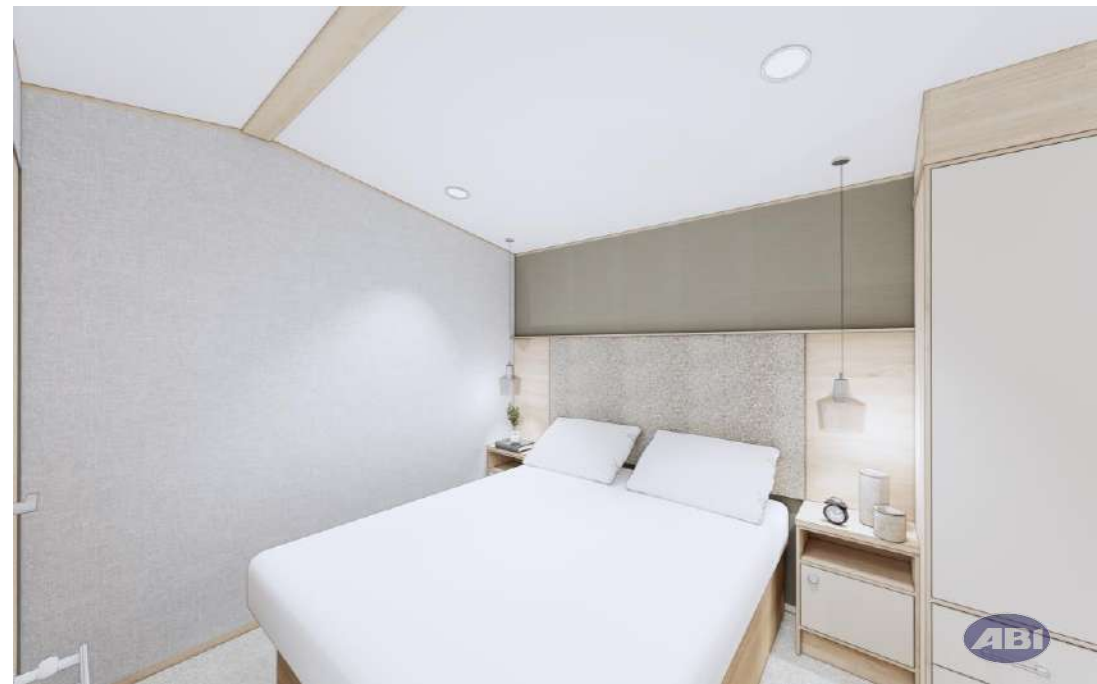

ST DAVID 2027