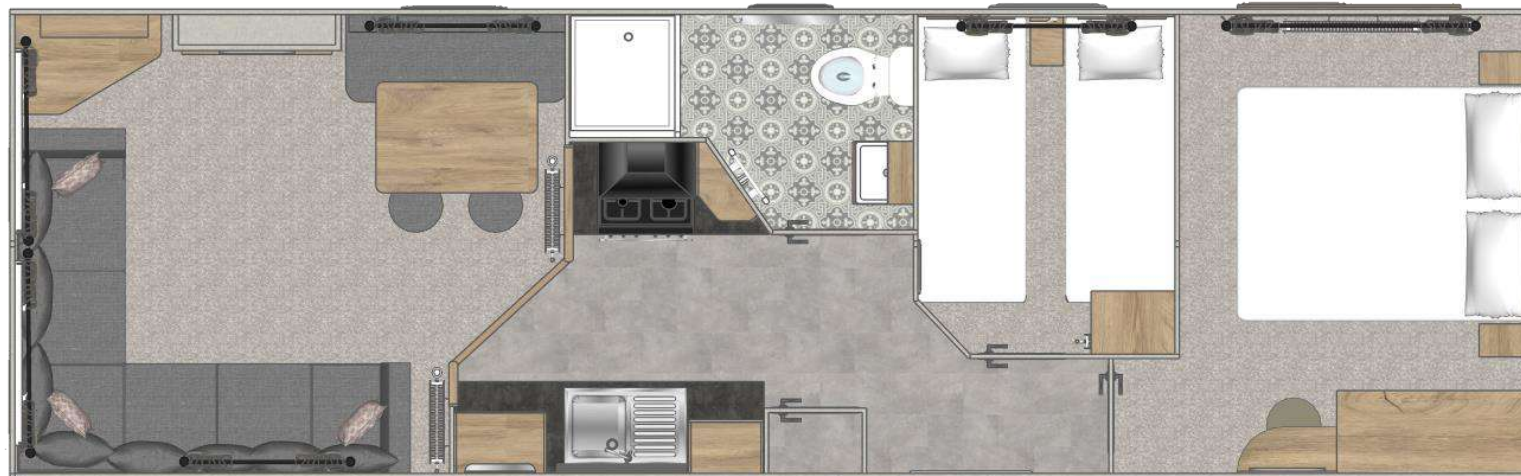

KITCHEN VINYL

BATHROOM VINYL

KESWICK 2027 - 10FT LAYOUTS

28 x 10 2B

32 x 10 2B

36 x 10 2B

KESWICK 2027 - 12FT LAYOUTS

28 x 12 2B