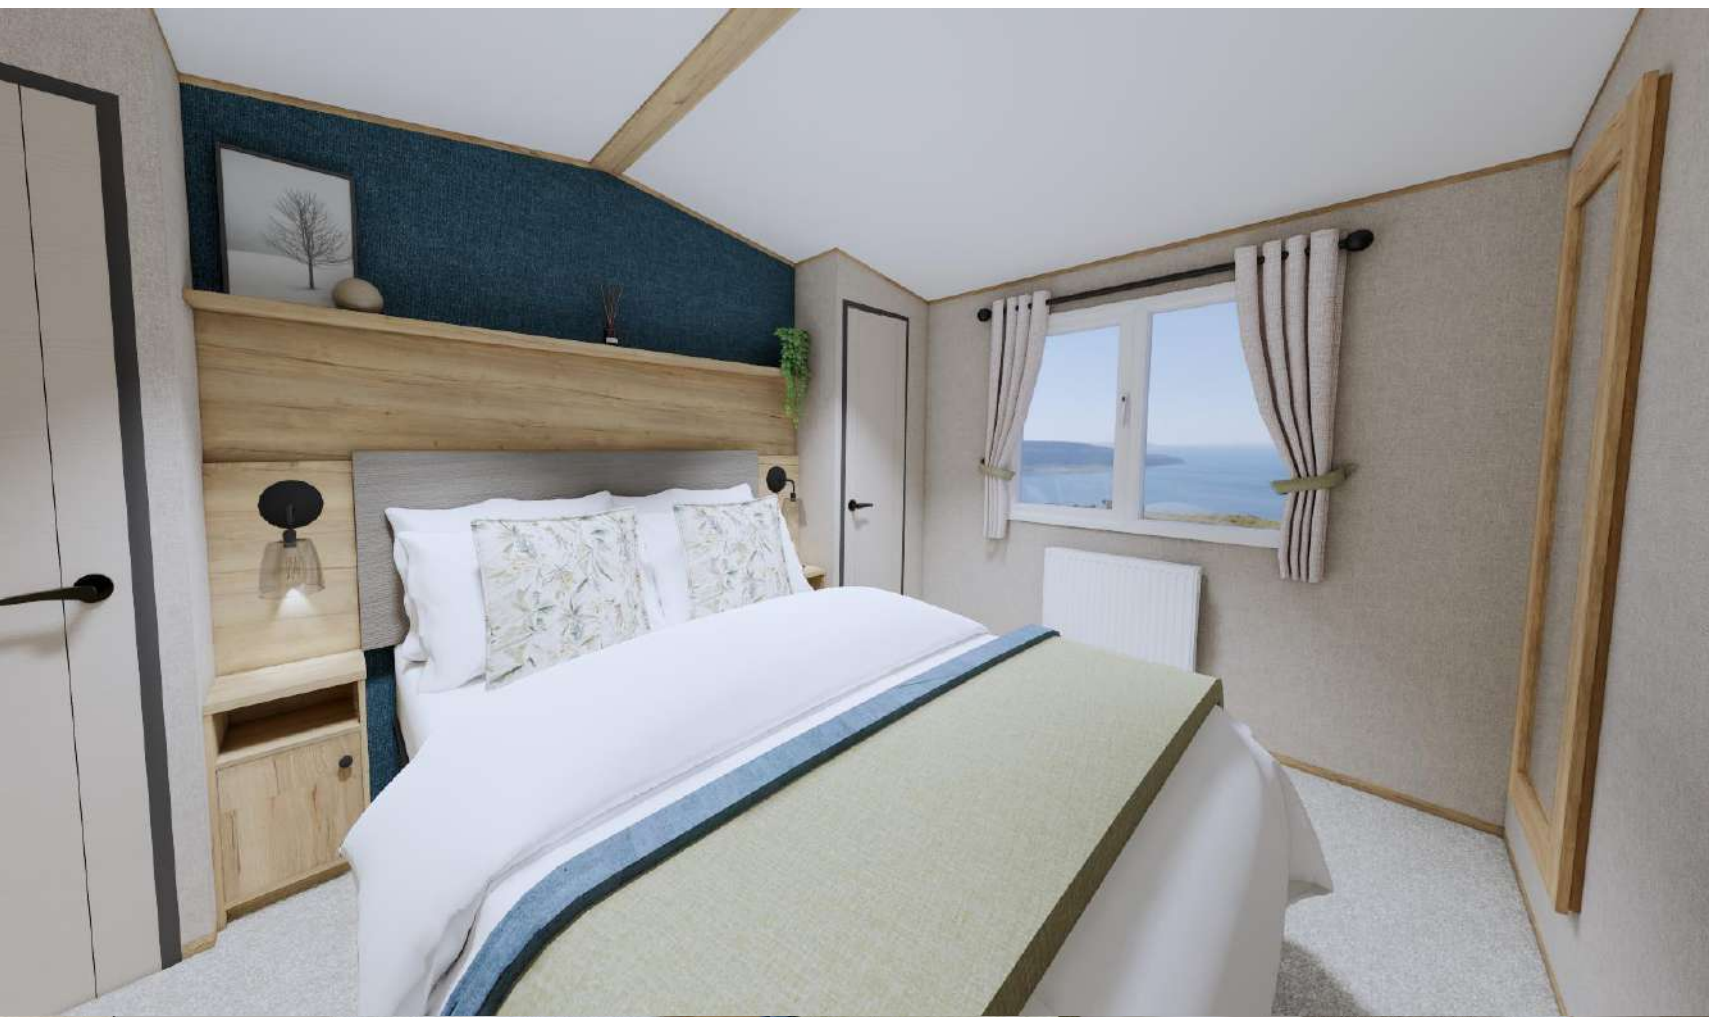

BEDROOM CURTAIN FABRIC

ACCENT FABRIC

KITCHEN VINYL

DERWENT 2027 – LAYOUTS

38 x 12 2B

PORTOFINO
2027

PORTOFINO 2027 – INTERIOR STYLING

FEATURE WOOD