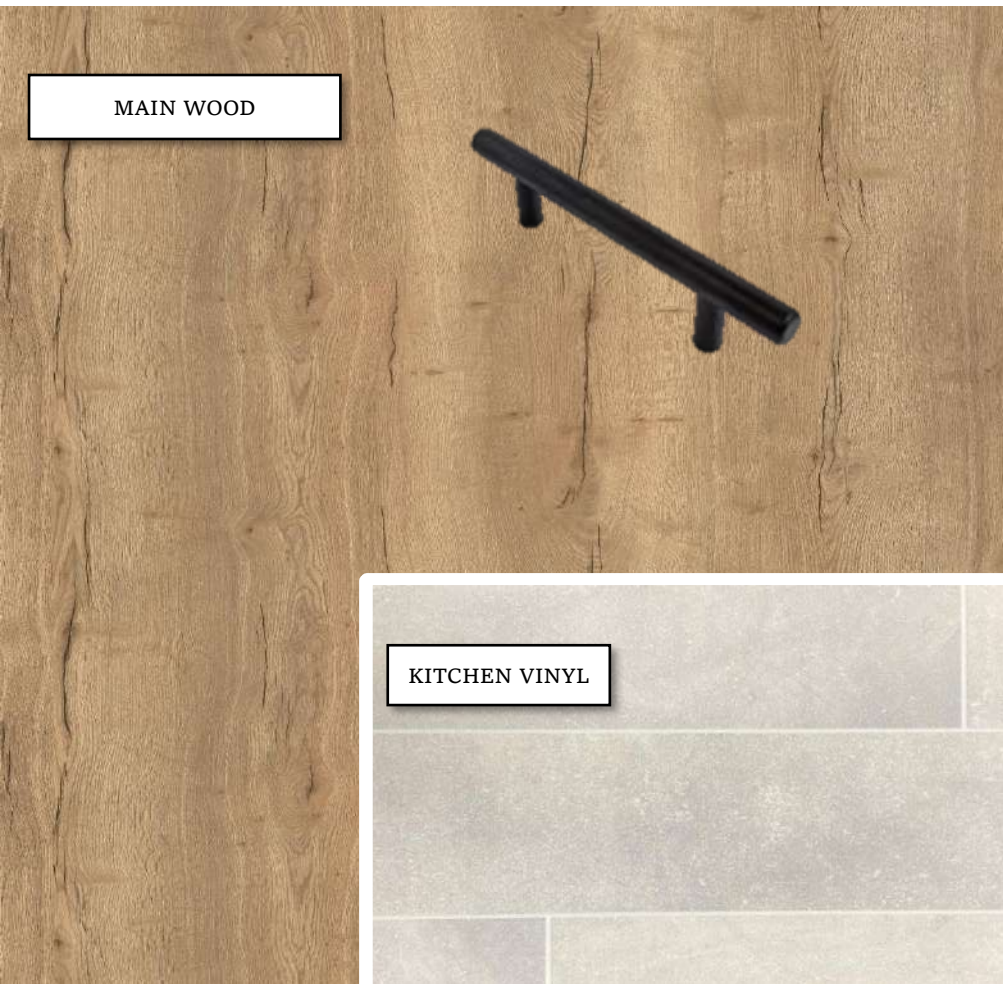

DERWENT
2027

DERWENT 2027 – INTERIOR STYLING

FEATURE WOOD

WALLBOARD

LOUNGE CURTAIN FABRIC

MAIN WOOD

FEATURE WALLBOARD

SOFA FABRIC