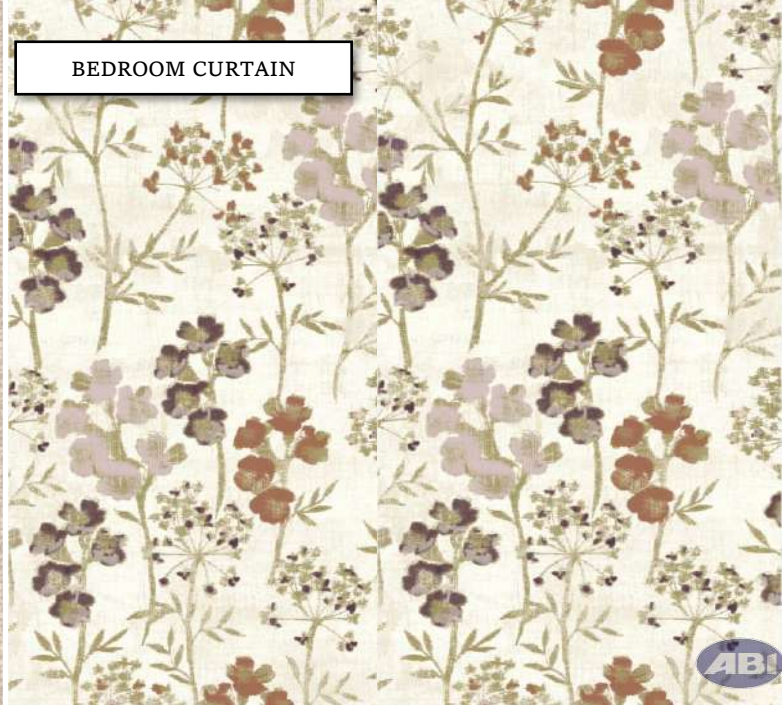

AMBLESIDE
2027

AMBLESIDE 2027 – INTERIOR STYLING

FEATURE WOOD

WALLBOARD

MAIN WOOD

ACCENT FABRIC

SOFA FABRIC

BEDROOM CURTAIN