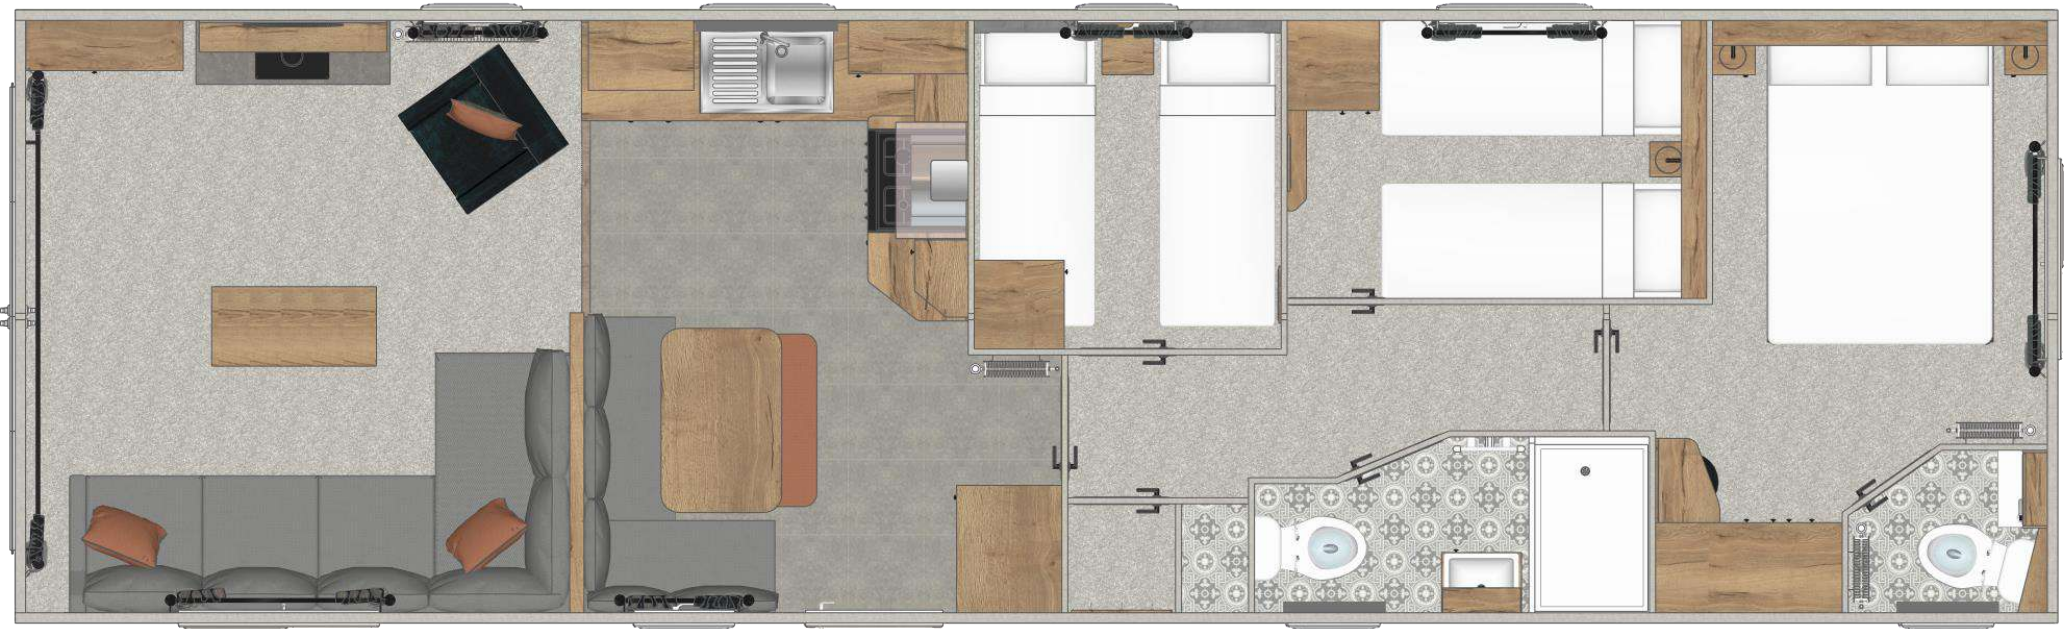

BEDROOM CURTAIN

KITCHEN VINYL

BATHROOM VINYL

WIMBLEDON 2027 – FLOOR PLAN

37 X 12 2B

39 X 12 2B

WIMBLEDON 2027 – FLOOR PLAN

40 X 12 3B

40 X 12 3B (2 SHOWER)

BEVERLEY
2027

BEVERLEY 2027 – INTERIOR STYLING

FEATURE WOOD

WALLBOARD

LOUNGE CURTAIN FABRIC

MAIN WOOD

SOFA FABRIC