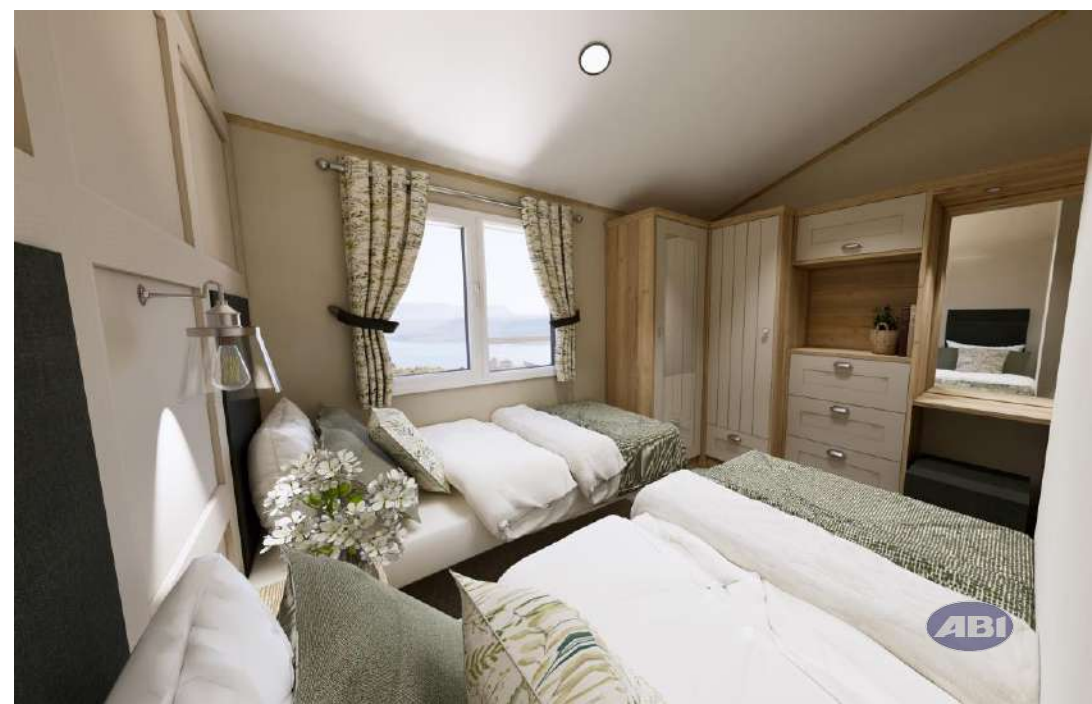

44 x 20 4B / DB

44 x 20 4B / DB ES

HARROGATE
2027

HARROGATE 2027 – INTERIOR STYLING

FEATURE WOOD

FEATURE WALLBOARD

MAIN WALLBOARD

LOUNGE CURTAIN FABRIC