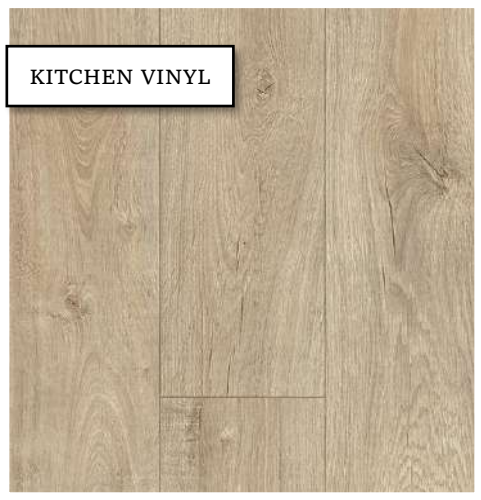

BEDROOM CURTAIN FABRIC

ACCENT FABRICS

MAIN WOOD

SOFA FABRIC

BATHROOM VINYL

KITCHEN VINYL

HARROGATE 2027 – LAYOUT

41 x 20 2B