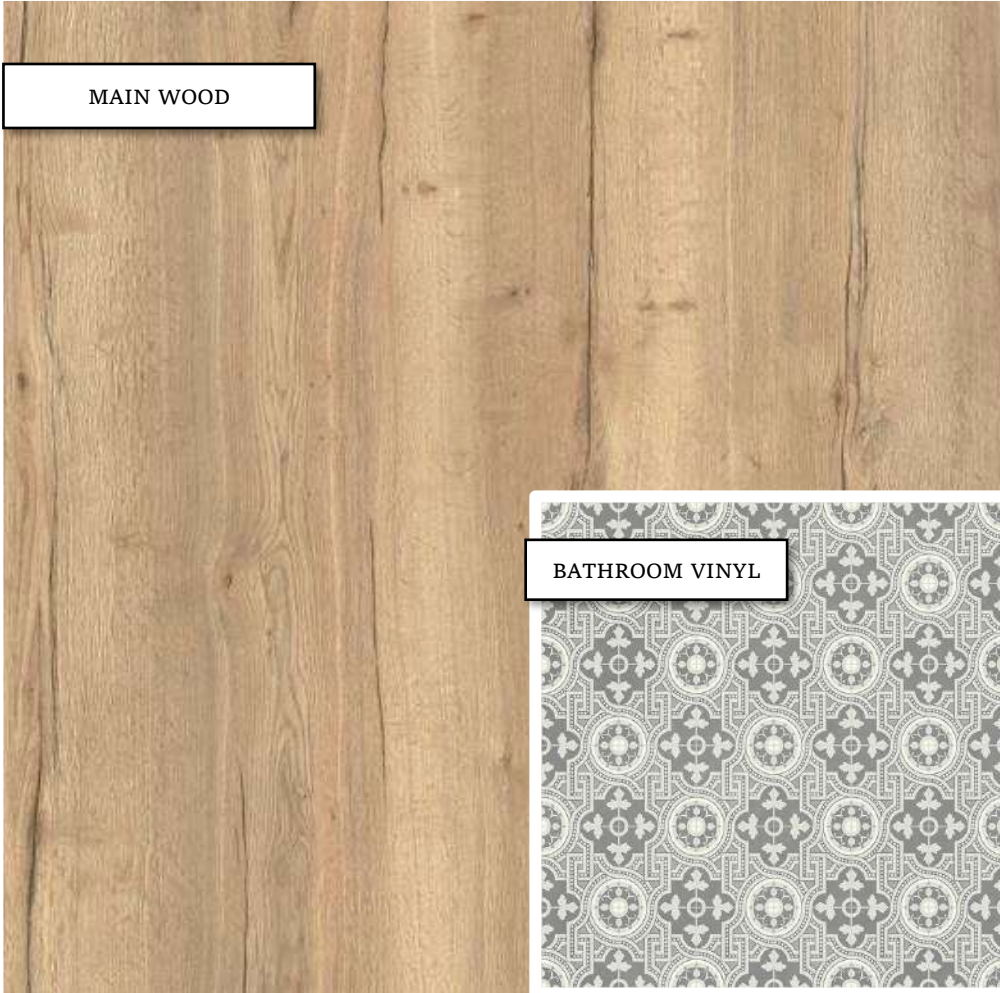

44 x 20 4B / DB

44 x 20 4B / DB ES

HARROGATE
2027

HARROGATE 2027 – INTERIOR STYLING

FEATURE WOOD

FEATURE WALLBOARD

MAIN WALLBOARD

LOUNGE CURTAIN FABRIC

BEDROOM CURTAIN FABRIC

ACCENT FABRICS

MAIN WOOD

SOFA FABRIC

BATHROOM VINYL

KITCHEN VINYL

HARROGATE 2027 – LAYOUT

41 x 20 2B