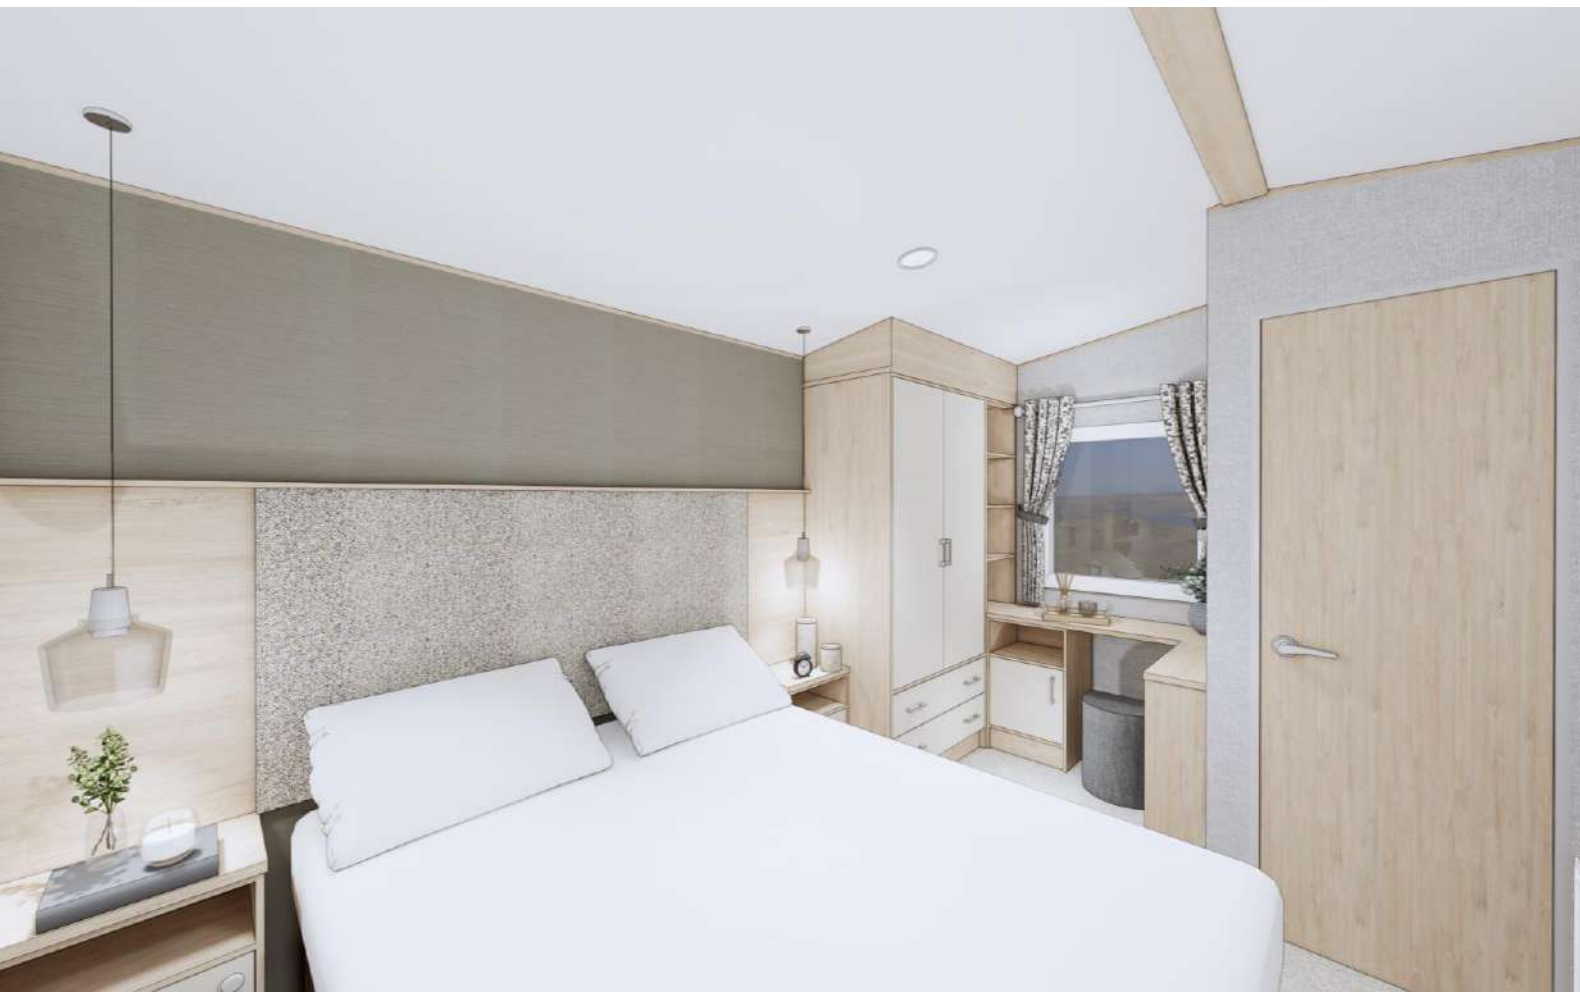

ST DAVID 2027

ST DAVID 2027 – INTERIOR STYLING

FEATURE WOOD

MAIN WALLBOARD

FEATURE WALLBOARD

BEDROOM CURTAIN

LOUNGE CURTAIN

FEATURE WOOD